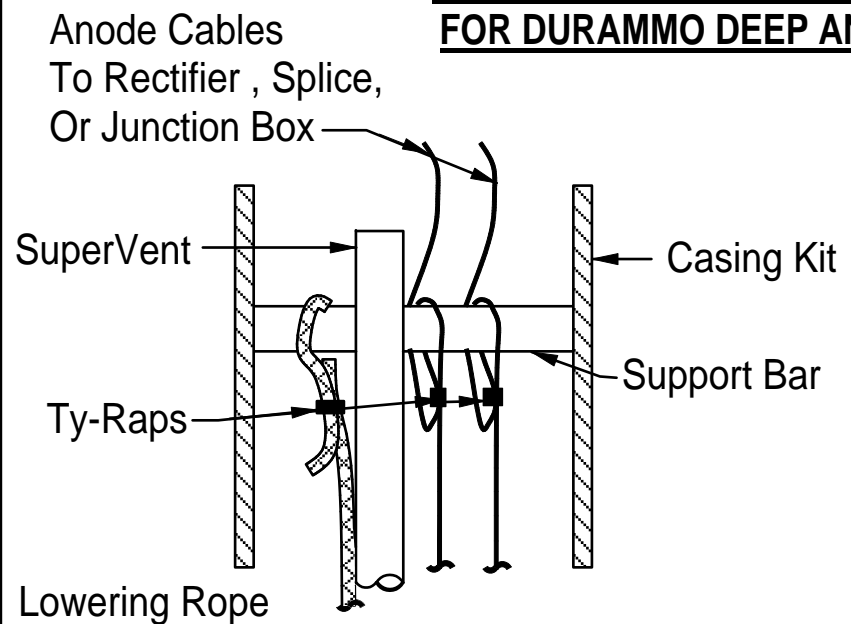

INSTALLATION OF CASING KIT FOR DURAMMO DEEP ANODE

CONFIGURATION AT SUPPORT BAR

DURAMMO™ DEEP ANODE SYSTEM CASING KIT INSTALLATION

SCALE: NTS	APPROVED BY:	DRAWN BY: CF
DATE: OCTOBER 27, 2013		REVISED: