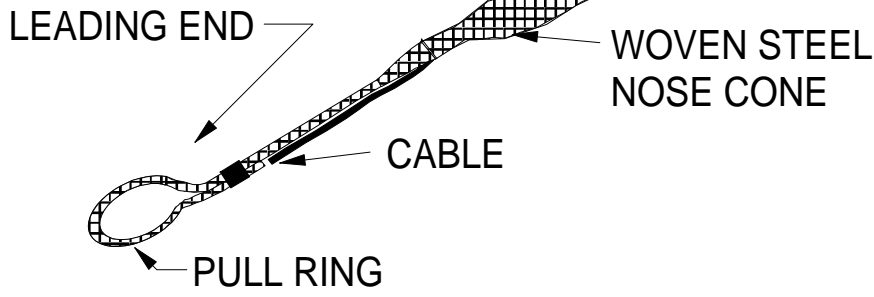

STANDARD IRON GOPHER
CABLE BOTH ENDS

DUAL END IRON GOPHER
TWO CABLE ONE END

IRON GOPHER™
STANDARD & DUAL END

SCALE: NTS	APPROVED BY:	DRAWN BY: CF
DATE: Nov. 14 2013		REVISED: