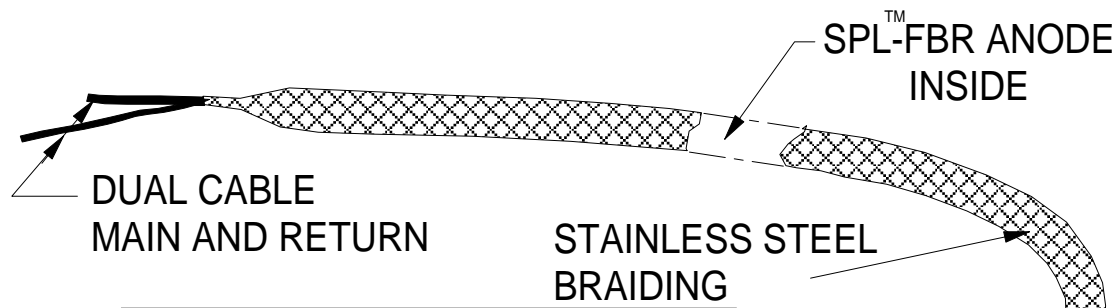

STANDARD IRON GOPHER
CABLE BOTH ENDS

DUAL END IRON GOPHER
TWO CABLE ONE END

IRON GOPHER™
STANDARD & DUAL END

SCALE: NTS	APPROVED BY:	DRAWN BY: CF
DATE: Nov. 14 2013		REVISED: