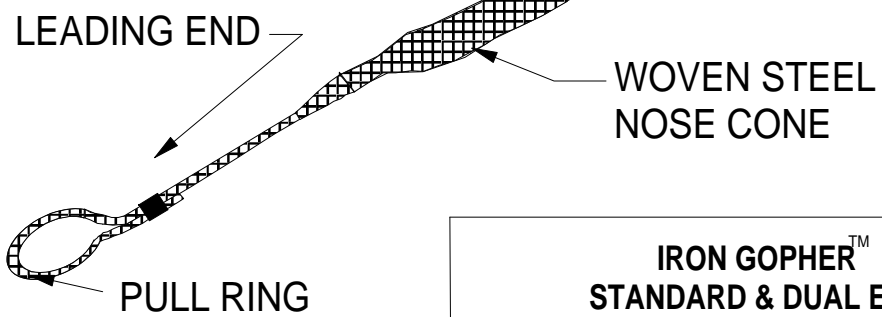

STANDARD IRON GOPHER
CABLE BOTH ENDS

DUAL END IRON GOPHER
TWO CABLE ONE END

IRON GOPHER™
STANDARD & DUAL END

SCALE: NTS	APPROVED BY:	DRAWN BY: CF
DATE: Nov. 14 2013		REVISED: