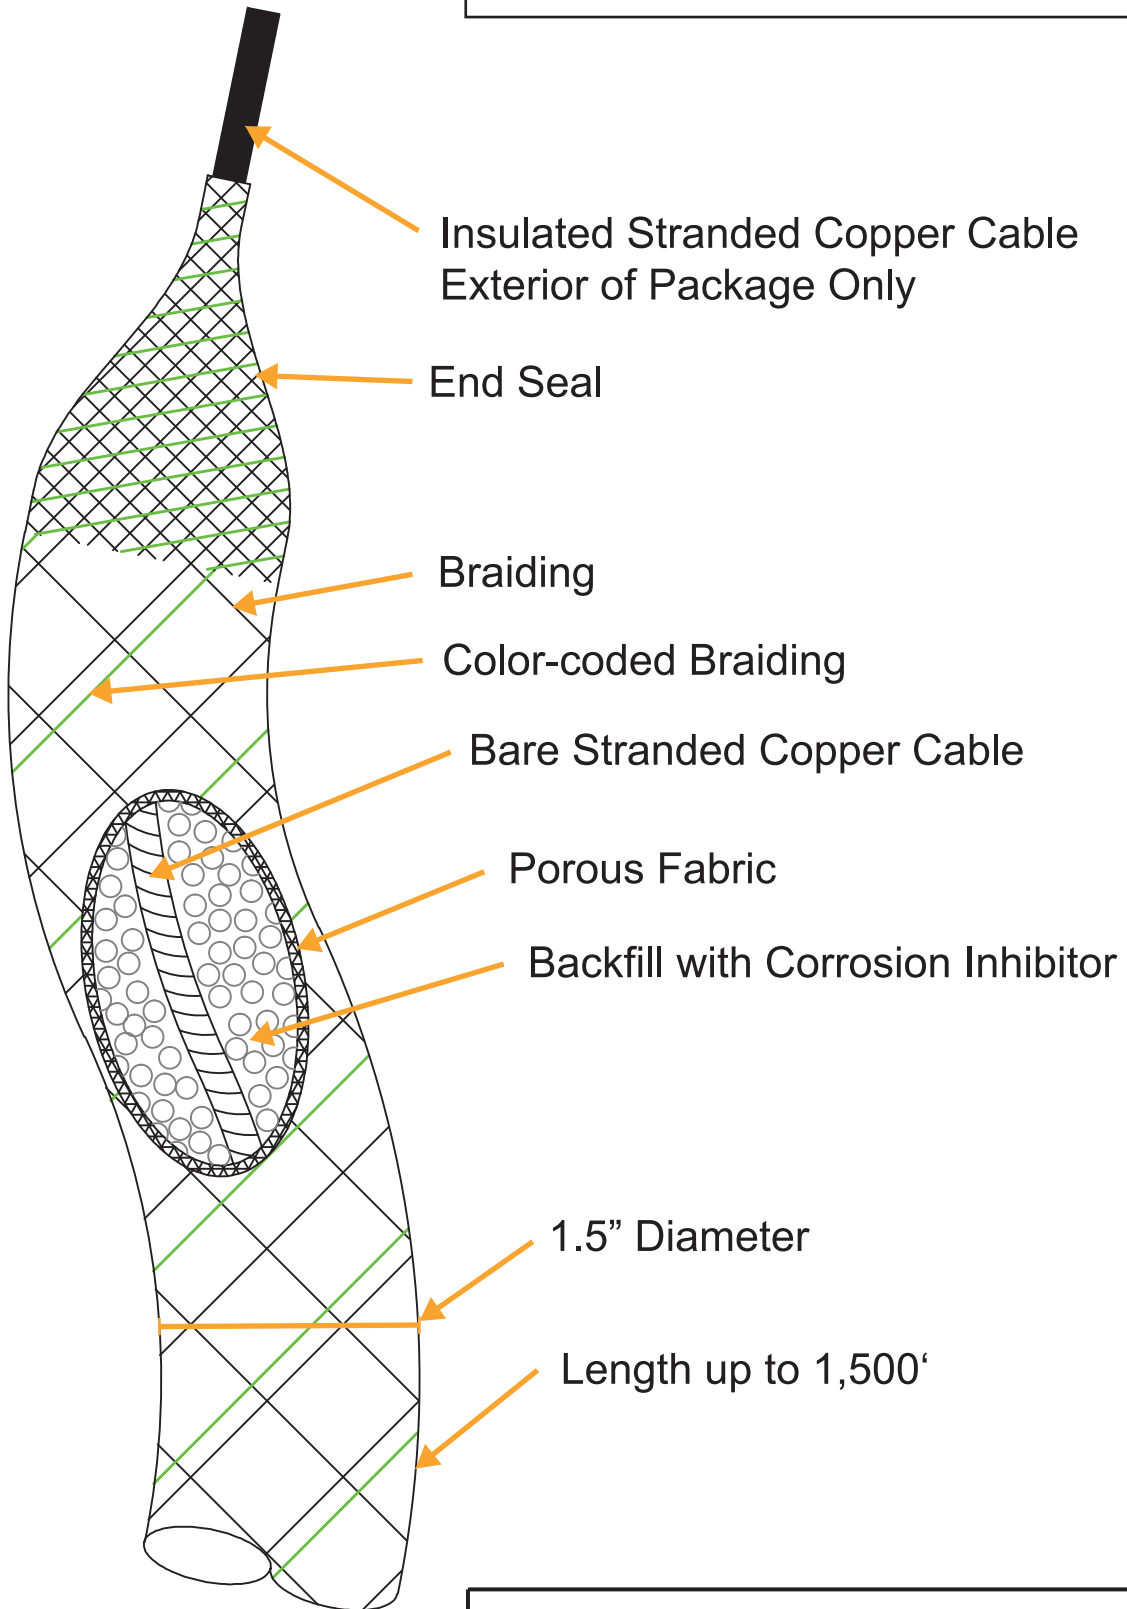

MATCOR ENGINEERED PRODUCT

THE MITIGATOR

101 LIBERTY LANE
CHALFONT, PA 18914
PHONE: 215-348-2974
FAX: 215-348-2699

SCALE: NTS

DRAWN BY: TAW

©2013 MATCOR, INC.