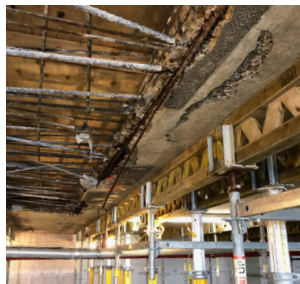

Platinum Concrete & Masonry Restoration™

Turnkey solutions producing long-lasting results, with a focus on structural integrity and improving safety.

BrandTech® Stud Welding & Anchoring Systems

Cutting edge technology to save time and reduce costs.