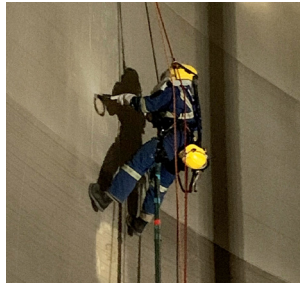

IRATA Certified Rope Access Expertise

Access hard-to-reach areas with minimal disruption due to smaller footprint with our highly trained teams.

Scaffold, Insulation & Paint (SIP)

Our core SIP services compliment Specialty Services and enable us to provide turnkey solutions.